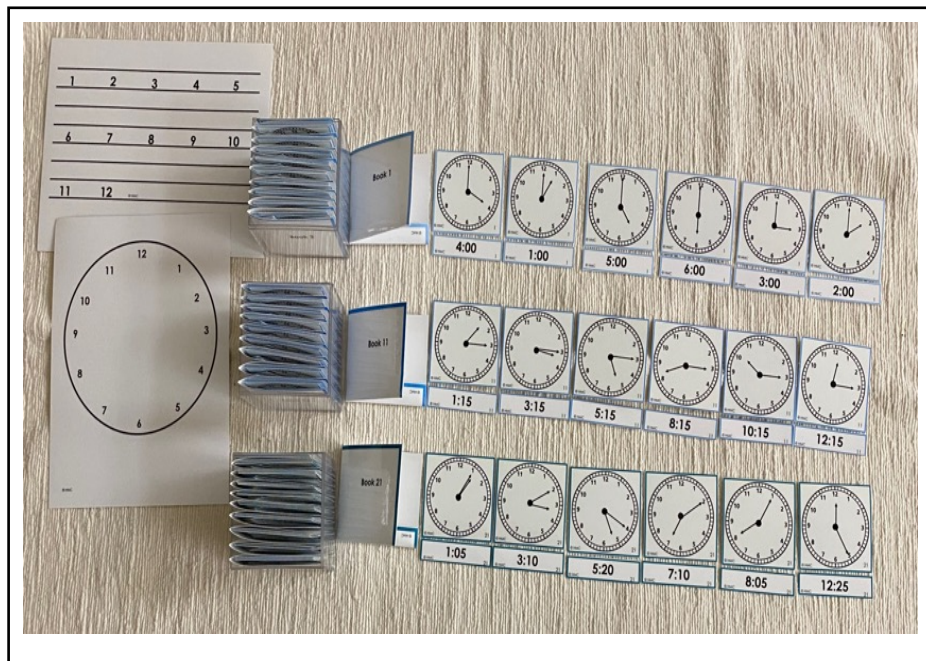

H2

Clock

Thirty sets of clock faces with time labels and packets for storage. Also clock time line and colored face sized to match the 5 chain. Printed on colored card stock.

Suitable for 1st - 3rd level students.

Laminated and Cut

Not Laminated and Cut $52.00