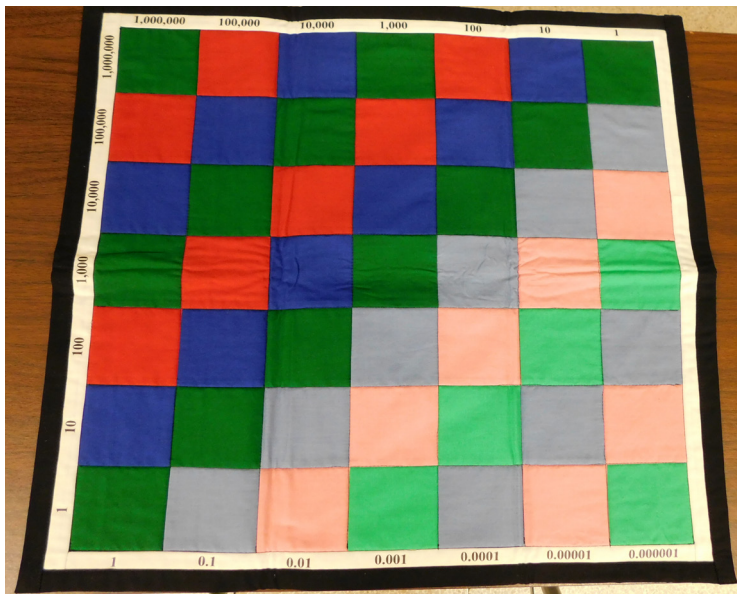

Laminated and Cut

\$283.00

Not Laminated and Cut

\$107.00

M13

Checkerboard Mat

Sewn on 100% cotton (quilted)

Not Laminated and Cut

\$108.00

M14

Checkerboard Decimal Mat

Sewn on 100% cotton (quilted)

Not Laminated and Cut \$108.00

M15

Math Mat

3-color quilted cotton mat for introduction to golden bead material, composing numbers, and operation work to be used in early childhood class.